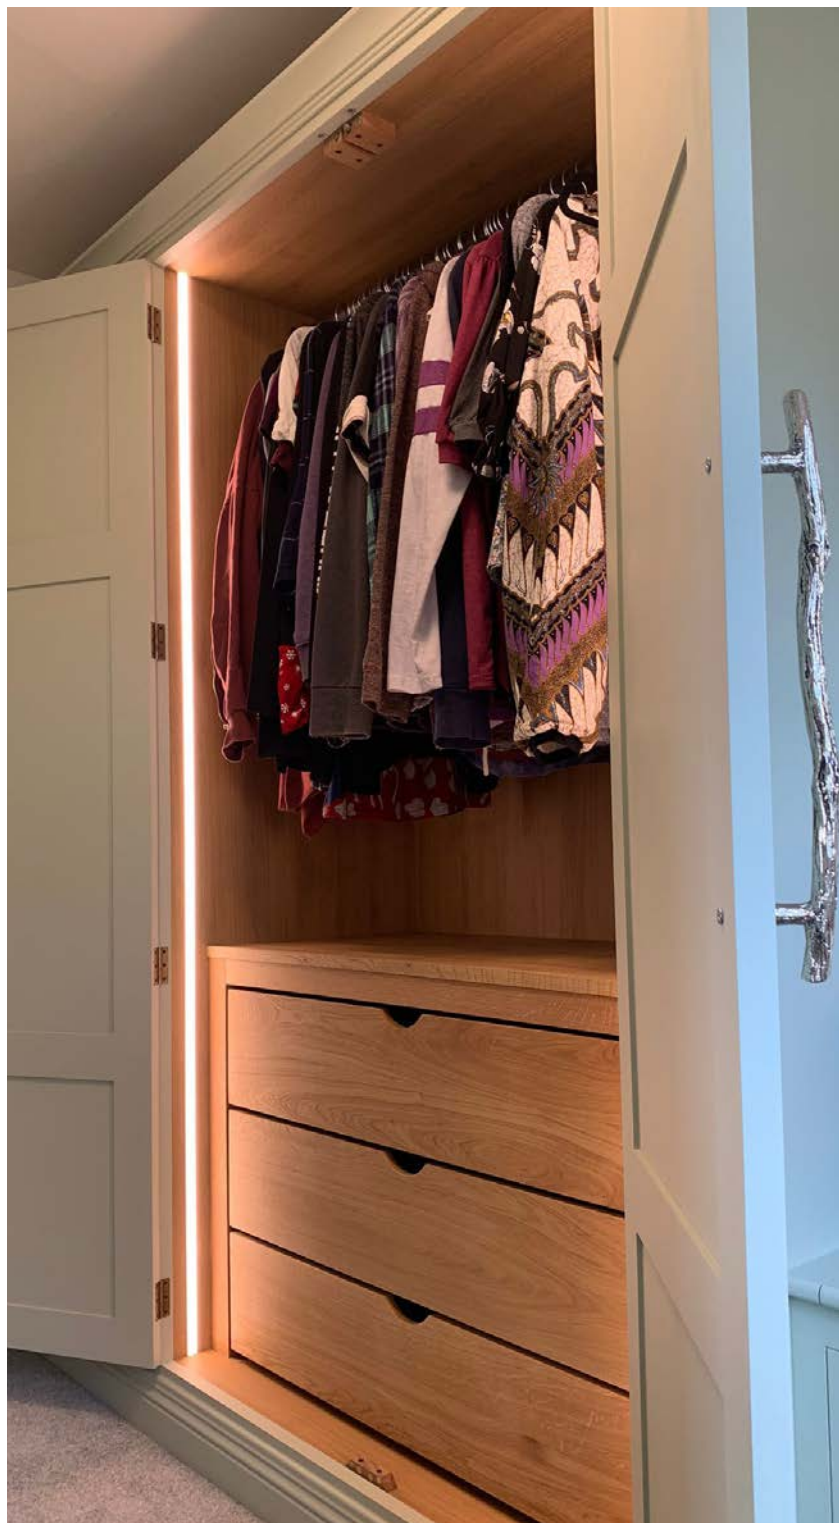

oom

Mylands Bridge Blue

In-Frame Staff Bead Shaker

The grand fitted wardrobe comes installed with internal lighting with soft close oak drawers and matching bedside tables.

Bespoke Fitted Wardrobes

Banquette Seating

Bedside Cabinets

Dressing Tables

Totally Customisable Internals

Pocket Doors

Internal Lights

Made-To-Measure Tie Drawer

Different Door Styles to match your needs

Bath

room

Mylands Islington

In-Frame Staff Bead Shaker

Storage was a must when designing this en-suite; it was important to maximise all available space, meaning choosing to go bespoke was the perfect option for this family of five.