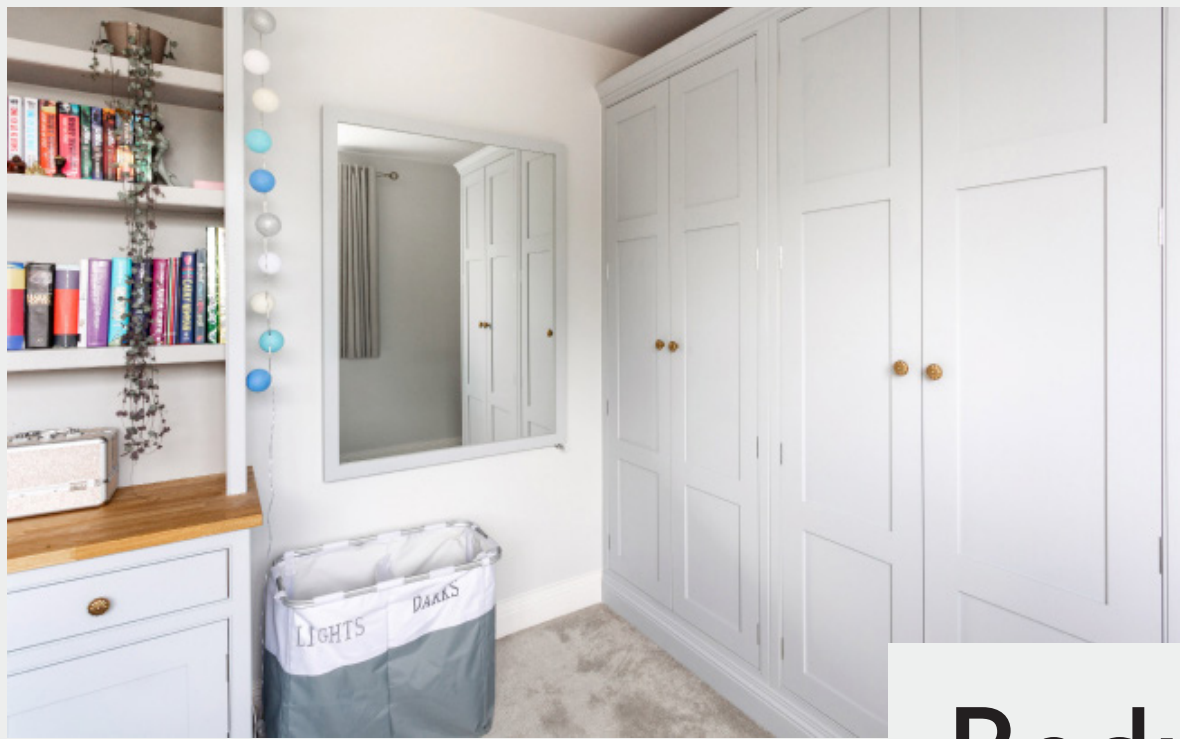

Office

Mylands Drury Lane

In-Frame Staff Bead Shaker

The dual home office has a combination of cupboards and drawers which allows for lots of varied storage space for stationary, box files and folders.

Dual Home Office

Bi-Fold Doors

Dedicated Printer Space

The EverydaySafe

Bespoke Filing Cabinets

Integrated LED Lighting

Adjustable Zig-zag Shelf Adjustments

Back Paneling to hide cables

Bedroom

oom

Mylands Bridge Blue

In-Frame Staff Bead Shaker

The grand fitted wardrobe comes installed with internal lighting with soft close oak drawers and matching bedside tables.

Bespoke Fitted Wardrobes

Banquette Seating

Bedside Cabinets

Dressing Tables

Totally Customisable Internals

Pocket Doors

Internal Lights

Made-To-Measure Tie Drawer

Different Door Styles to match your needs

Bath