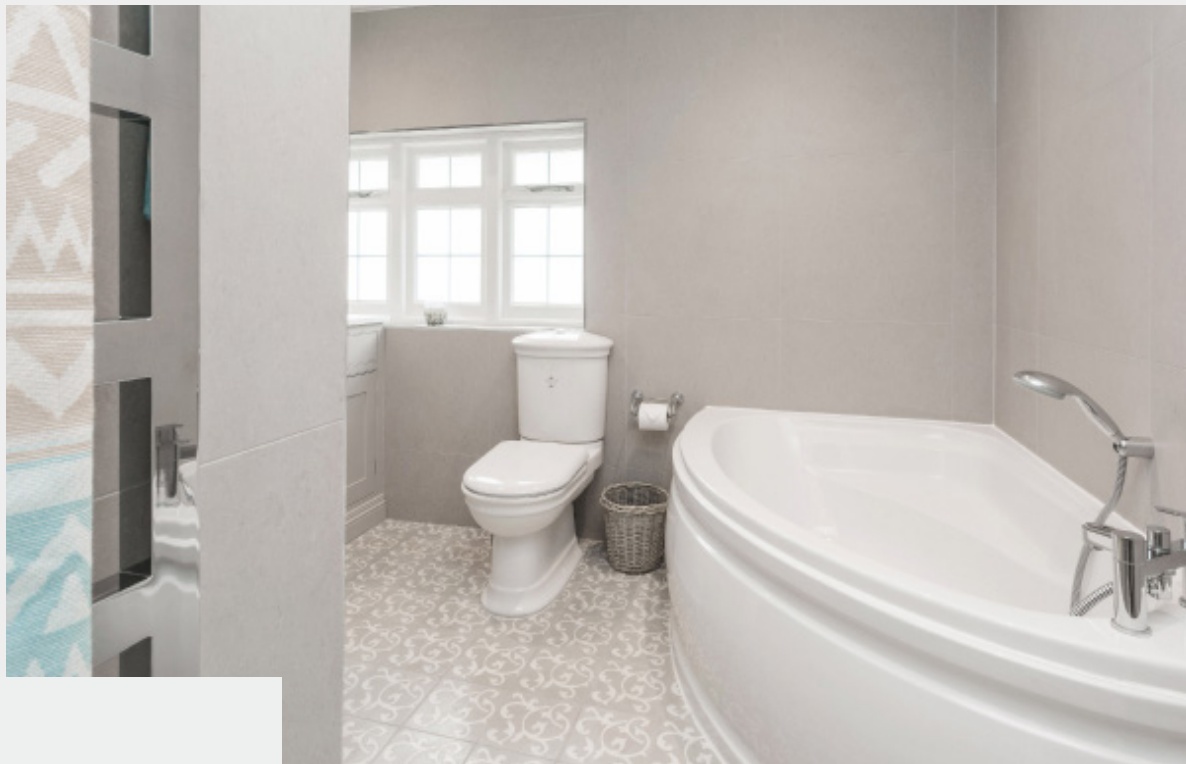

oom

Mylands Bridge Blue

In-Frame Staff Bead Shaker

The grand fitted wardrobe comes installed with internal lighting with soft close oak drawers and matching bedside tables.

Bespoke Fitted Wardrobes

Banquette Seating

Bedside Cabinets

Dressing Tables

Totally Customisable Internals

Pocket Doors

Internal Lights

Made-To-Measure Tie Drawer

Different Door Styles to match your needs

Bath

room

Mylands Islington

In-Frame Staff Bead Shaker

Storage was a must when designing this en-suite; it was important to maximise all available space, meaning choosing to go bespoke was the perfect option for this family of five.

In-Frame Bathroom Furniture

Made to measure

Curved Furniture

Handmade furniture to hide toilet basins

Bespoke Mirror to match

Wall Paneling

Customisable Internals

Double Sink Basins