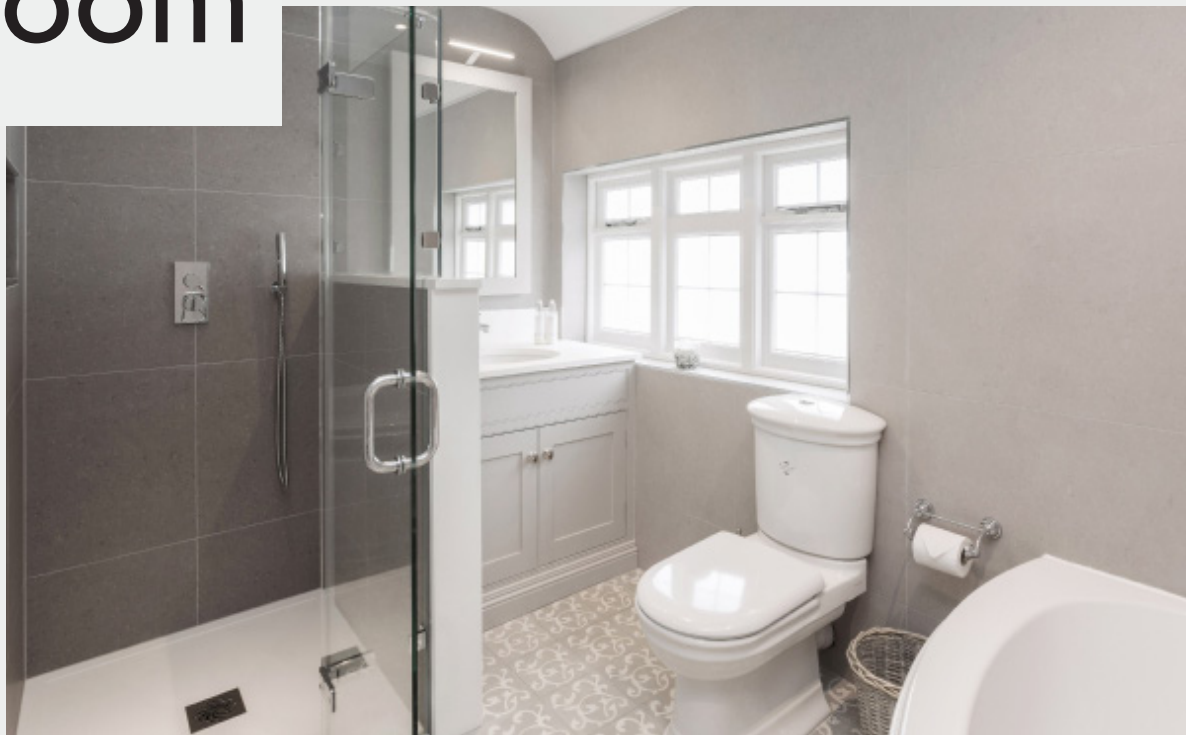

oom

Mylands Bridge Blue

In-Frame Staff Bead Shaker

The grand fitted wardrobe comes installed with internal lighting with soft close oak drawers and matching bedside tables.

Bespoke Fitted Wardrobes

Banquette Seating

Bedside Cabinets

Dressing Tables

Totally Customisable Internals

Pocket Doors

Internal Lights

Made-To-Measure Tie Drawer

Different Door Styles to match your needs

Bath

room

Mylands Islington

In-Frame Staff Bead Shaker

Storage was a must when designing this en-suite; it was important to maximise all available space, meaning choosing to go bespoke was the perfect option for this family of five.

In-Frame Bathroom Furniture

Made to measure

Curved Furniture

Handmade furniture to hide toilet basins

Bespoke Mirror to match

Wall Paneling

Customisable Internals

Double Sink Basins