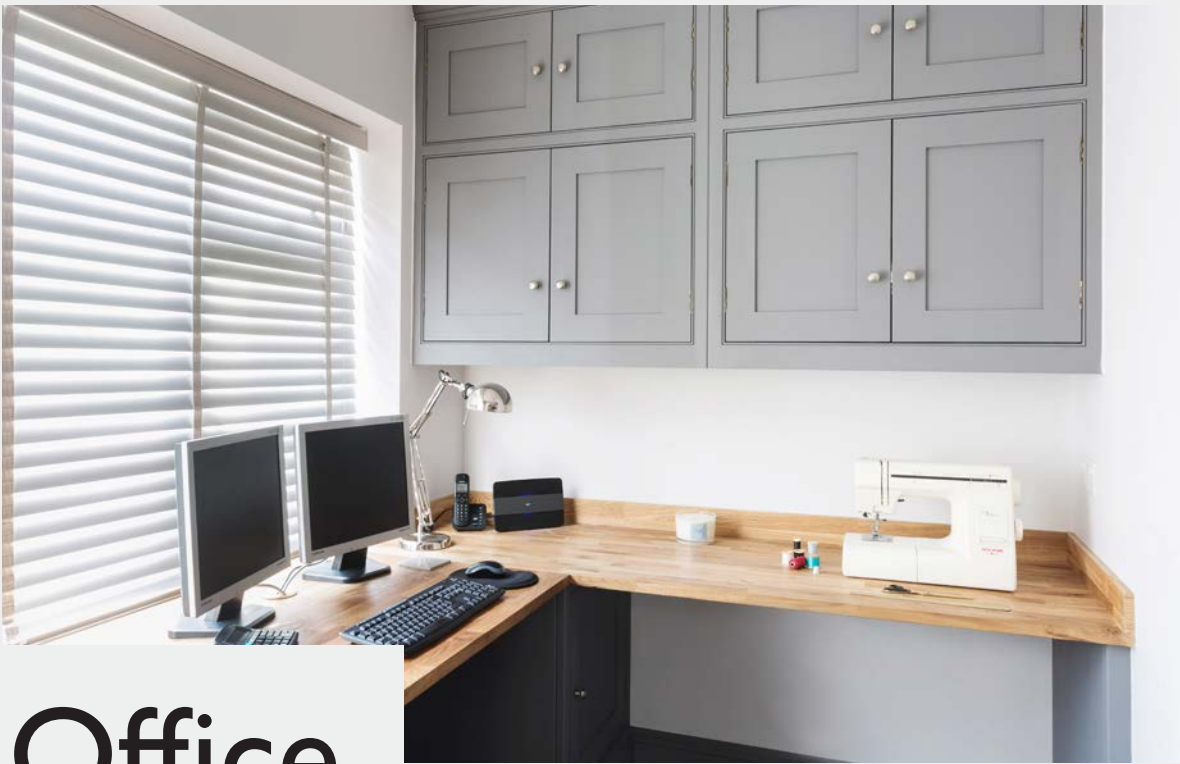

Office

Mylands Drury Lane

In-Frame Staff Bead Shaker

The dual home office has a combination of cupboards and drawers which allows for lots of varied storage space for stationary, box files and folders.

Dual Home Office